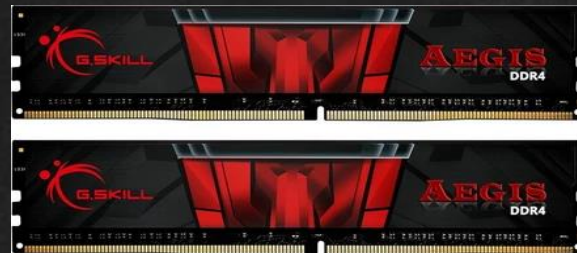

Ταχύτητες Μνήμης
1866, 2133, 2400, 2667, 2800, 2933, 3000, 3066OC, 3200, 3466OC,
3733OC, 3866OC, 4000OC, 4133OC

Λειτουργία Μνήμης Dual Channel

Εσωτερικές Συνδέσεις
PCI Express x16 3.0

Πλήθος SATA III 6Gb/s

Πλήθος Υποδοχών M.2

Τύπος M.2

**G.Skill Aegis 16GB (2X8GB)
DDR4 RAM 3200MHz 31,61€**